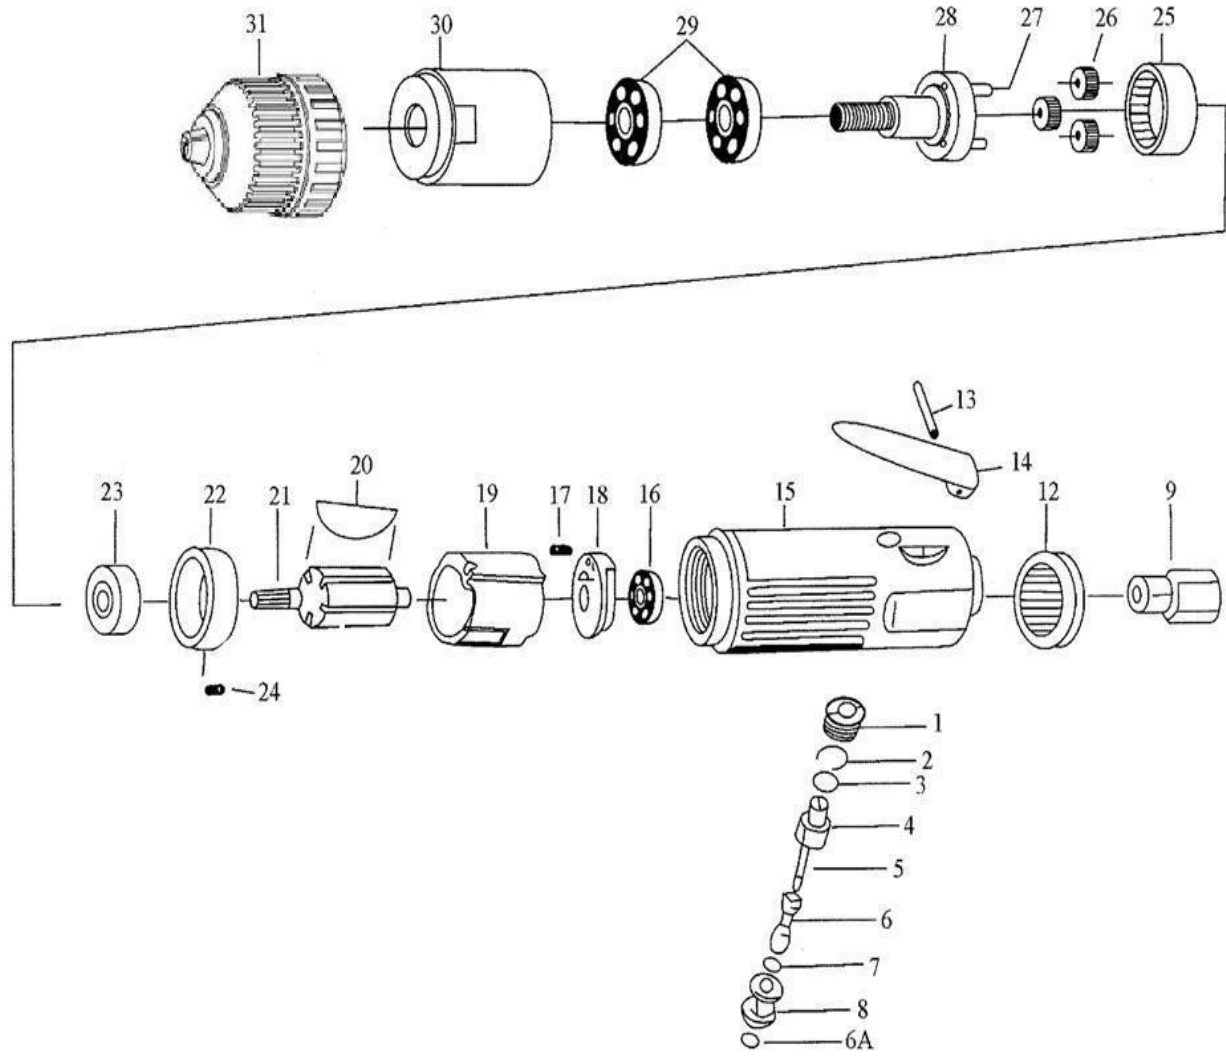

OS-315SK **GAV** HAVALI MATKAP

No.	Parça Adı	Adet
1	Throttle Valve Plug	1
2	O-Ring	1
3	O-Ring	1
4	Air Regulator	1
5	Valve Spring	1
6	Valve Stem	1
6A	O-Ring	1
7	O-Ring	1
8	Valve Bushing	1
9	Air Inlet	1
12	Exhaust Deflector	1
13	Spring Pin	1
14	Throttle Lever	1
15	Housing	1
16	Ball Bearing	1

No.	Parça Adı	Adet
17	Spring Pin	2
18	Bear End Plate	1
19	Cylinder	1
20	Rotor Blade	4
21	Rotor	1
22	Front Plate	1
23	Ball Bearing	1
24	Spring Pin	1
25	Internal Gear	1
26	Planet Gear	3
27	Planet Pin	3
28	Planet Carrier	1
29	Ball Bearing	2
30	Gear Housing	1
31	Chuck(3/8")	1